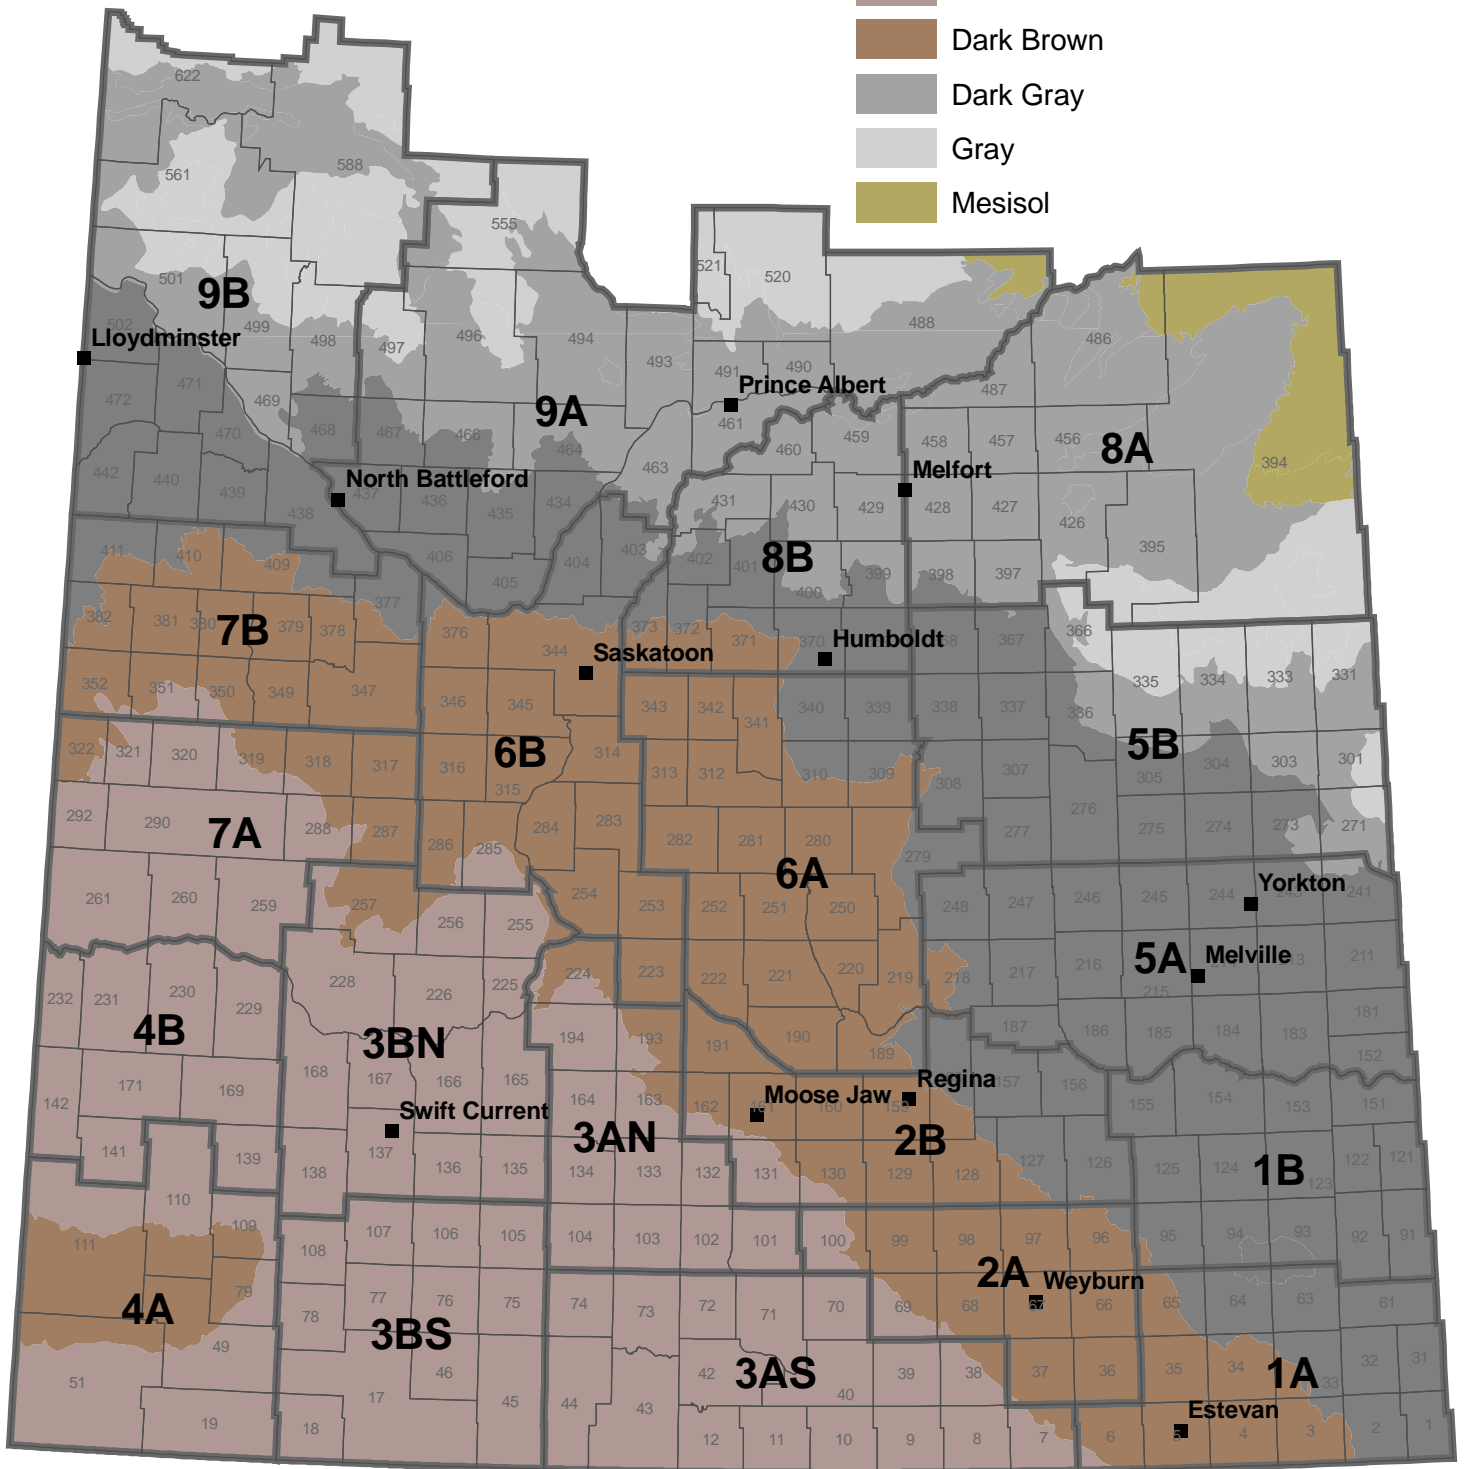

Soil Zones of Saskatchewan

Soil Zone

-  Black
-  Brown
-  Dark Brown
-  Dark Gray
-  Gray
-  Mesisol

-  Rural Municipality
-  Crop District

**Saskatchewan
Agriculture
and Food**

0 25 50 100 150 200

Kilometers

UTM Zone 13 Projection NAD83

Prepared by:

Geomatics Unit

Data source:

Agriculture and Agri-Food Canada

Date:

September 9, 2005